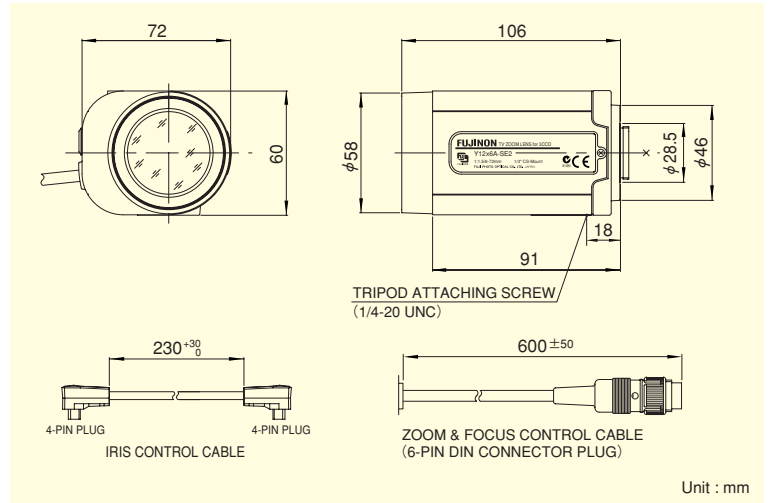

DC
DC Auto Iris

CS-mt
CS Mount

METAL
Metal Mount

ND
ND Filter

12x

*Photograph is a similar model.

- Standard zoom lens with the excellent cost performance
- Multiple power supply (6V, ±6V, 12V, ±12V) supported, enabling the use of existing control systems
- Built-in ND filter of T400, supporting super sensitive cameras

Focal Length (mm)		6~72 (12x)	
Iris Range		F1.5 ~ T400 (Equivalent to F400)	
Operation	Zoom	Motor Drive	
	Focus	Motor Drive	
	Iris	Auto (DC Type) (*1)	
Angle Of View (H×V)	1/3"	WIDE	43°36' × 33°24'
		TELE	3°49' × 2°52'
	1/4"	WIDE	33°24' × 25°22'
		TELE	2°52' × 2°09'
Focusing Range (From Front Of The Lens) (m)		∞ ~ 1.3	
Object Dimensions at M.O.D. (H×V) (mm)	1/3"	WIDE	1003 × 753
		TELE	84 × 63
	1/4"	WIDE	752 × 565
		TELE	63 × 47
Back Focal Distance (in air) (mm)		11.69	
Exit Pupil Position (From Image Plane) (mm)		-6028	
Filter Thread (mm)		M55 × 0.75	
Mount		CS	
Mass (g)		330	
Coil Resistance		Drive Coil	180Ω
		Damping Coil	720Ω
Current Consumption		24mA (Max.) at DC 4V	
Standard Accessories		Iris Control Cable Conversion Cable (6-pin→4-pin) Connection Connector (4-pin, 6-pin)	
Remarks		• With Metal Mount (*1) When power is turned off, iris will automatically be closed.	

Wiring

Control Mode

Controller output	Select switch position	Conversion cable (Standard accessory)
6V	6V/IND.	Not necessary
±6V	6V/COM.	Necessary
12V	12V/IND.	Not necessary
±12V	12V/COM.	Necessary

ZOOM LENSES

Accessories

Close-up Lens

Product Name	CL3355 (M55×0.75mm fc=333mm)	CL10055 (M55×0.75mm fc=1000mm)		
Imaging Scope (mm)	333~250	1000~500		
Camera Image Size Range	1/3" 1/4"	1/3" 1/4"		
Object Dimensions (mm)	TELE 1/3"	17×13	TELE 1/3"	37×27
	1/4"	13×10	1/4"	27×21
	WIDE 1/3"	203×152	WIDE 1/3"	436×327
	1/4"	152×114	1/4"	327×245