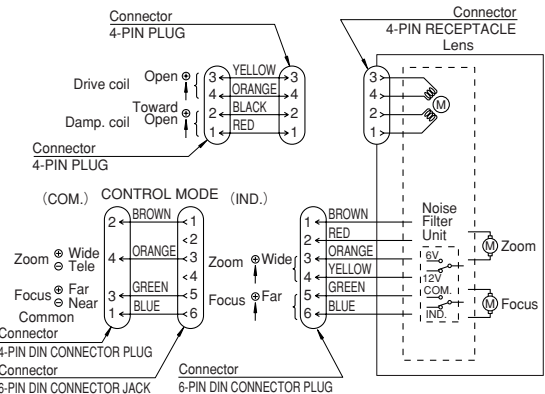

DC
DC Auto Iris

CS-mt
CS Mount

METAL
Metal Mount

ND
ND Filter

12x

*Photograph is a similar model.

- Standard zoom lens with the excellent cost performance
- Multiple power supply (6V, ±6V, 12V, ±12V) supported, enabling the use of existing control systems
- Built-in ND filter of T400, supporting super sensitive cameras

Focal Length (mm)		6~72 (12x)	
Iris Range		F1.5 ~ T400 (Equivalent to F400)	
Operation	Zoom	Motor Drive	
	Focus	Motor Drive	
	Iris	Auto (DC Type) (*1)	
Angle Of View (H×V)	1/3"	WIDE	43°36' × 33°24'
		TELE	3°49' × 2°52'
	1/4"	WIDE	33°24' × 25°22'
		TELE	2°52' × 2°09'
Focusing Range (From Front Of The Lens) (m)		∞ ~ 1.3	
Object Dimensions at M.O.D. (H×V) (mm)	1/3"	WIDE	1003 × 753
		TELE	84 × 63
	1/4"	WIDE	752 × 565
		TELE	63 × 47
Back Focal Distance (in air) (mm)		11.69	
Exit Pupil Position (From Image Plane) (mm)		-6028	
Filter Thread (mm)		M55 × 0.75	
Mount		CS	
Mass (g)		330	
Coil Resistance		Drive Coil	180Ω
		Damping Coil	720Ω
Current Consumption		24mA (Max.) at DC 4V	
Standard Accessories		Iris Control Cable Conversion Cable (6-pin→4-pin) Connection Connector (4-pin, 6-pin)	
Remarks		• With Metal Mount (*1) When power is turned off, iris will automatically be closed.	

Wiring

Control Mode

Controller output	Select switch position	Conversion cable (Standard accessory)
6V	6V/IND.	Not necessary
±6V	6V/COM.	Necessary
12V	12V/IND.	Not necessary
±12V	12V/COM.	Necessary

ZOOM LENSES

Control Unit

Product Name	CRD-2A	CRD-2B
Operation	Zoom, Focus	
Power Source	AC 100V/120V/220V/240V 50/60Hz	

AC Power Cord

Japan	PCA-1
U.S.A./Canada	PCA-2
Continental Europe	PCA-3
Australia	PCA-4
Without AC Plug	PCA-5