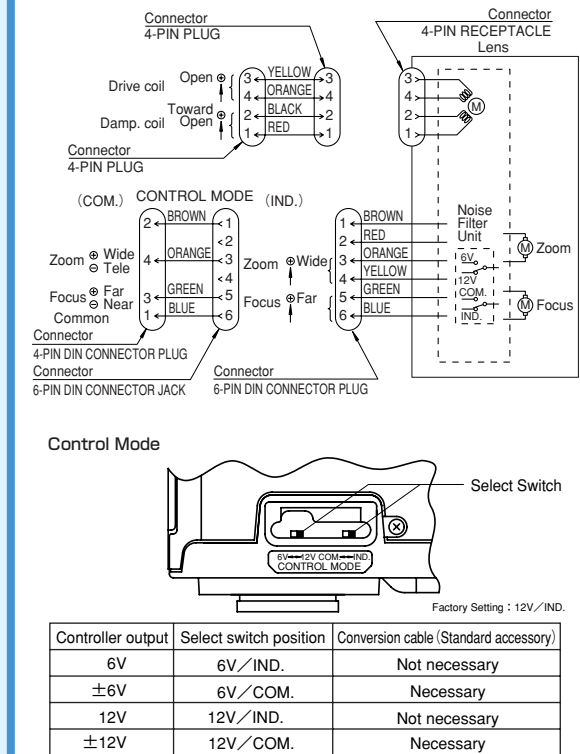

DC
DC Auto Iris

CS-mt
CS Mount

METAL
Metal Mount

ND
ND Filter

12x

*Photograph is a similar model.

- Standard zoom lens with the excellent cost performance
- Multiple power supply (6V, ±6V, 12V, ±12V) supported, enabling the use of existing control systems
- Built-in ND filter of T400, supporting super sensitive cameras

Focal Length (mm)		8~96 (12x)	
Iris Range		F2.0 ~ T400 (Equivalent to F400)	
Operation	Zoom	Motor Drive	
	Focus	Motor Drive	
Angle Of View (HxV)	Iris		Auto (DC Type) (*1)
	1/2"	WIDE	43°36' X 33°24'
		TELE	3°49' X 2°52'
	1/3"	WIDE	33°24' X 25°22'
		TELE	2°52' X 2°09'
	1/4"	WIDE	25°22' X 19°09'
TELE		2°09' X 1°37'	
Focusing Range (From Front Of The Lens) (m)		∞ ~ 1.3	
Object Dimensions at M.O.D. (HxV) (mm)	1/2"	WIDE	1003 X 753
		TELE	84 X 63
	1/3"	WIDE	752 X 565
		TELE	63 X 47
1/4"	WIDE	564 X 424	
	TELE	47 X 35	
Back Focal Distance (in air) (mm)		16.22	
Exit Pupil Position (From Image Plane) (mm)		-51	
Filter Thread (mm)		M55 X 0.75	
Mount		CS	
Mass (g)		330	
Coil Resistance		Drive Coil	180Ω
		Damping Coil	720Ω
Current Consumption		24mA (Max.) at DC 4V	
Standard Accessories		Iris Control Cable Conversion Cable (6-pin→4-pin) Connection Connector (4-pin, 6-pin)	
Remarks		<ul style="list-style-type: none"> • With Metal Mount (*1) When power is turned off, iris will automatically be closed. 	

Wiring

ZOOM LENSES

Accessories

Close-up Lens

Product Name	CL3355 (M55X0.75mm fc=333mm)	CL10055 (M55X0.75mm fc=1000mm)	
Imaging Scope (mm)	333~250	1000~500	
Camera Image Size Range	1/2" 1/3" 1/4"	1/2" 1/3" 1/4"	
Object Dimensions (mm)	TELE	1/2"	17X13
		1/3"	13X10
		1/4"	10X7
	WIDE	1/2"	203X152
		1/3"	152X114
		1/4"	114X86

Control Unit

Product Name	CRD-2A	CRD-2B
Operation	Zoom, Focus	
Power Source	AC 100V/120V/220V/240V 50/60Hz	

AC Power Cord

Japan	PCA-1
U.S.A./Canada	PCA-2
Continental Europe	PCA-3
Australia	PCA-4
Without AC Plug	PCA-5