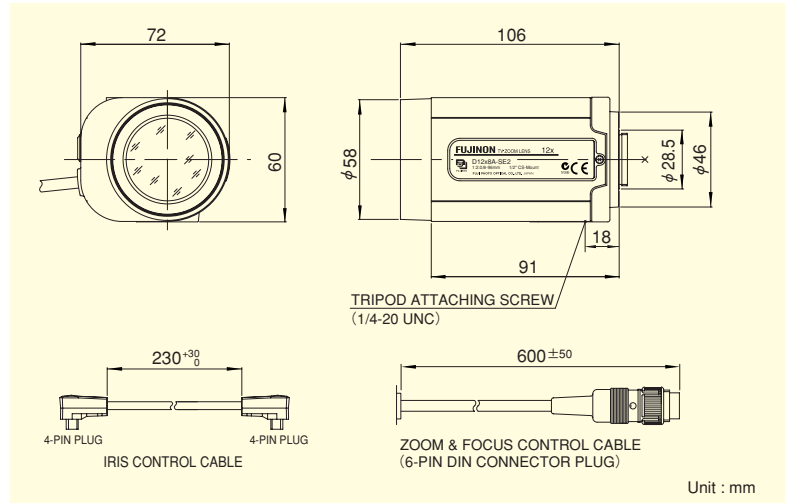

DC
DC Auto Iris

CS-mt
CS Mount

METAL
Metal Mount

ND
ND Filter

12x

*Photograph is a similar model.

- Standard zoom lens with the excellent cost performance
- Multiple power supply (6V, ±6V, 12V, ±12V) supported, enabling the use of existing control systems
- Built-in ND filter of T400, supporting super sensitive cameras

Focal Length (mm)		8~96 (12x)	
Iris Range		F2.0 ~ T400 (Equivalent to F400)	
Operation	Zoom	Motor Drive	
	Focus	Motor Drive	
Angle Of View (HxV)	Iris		Auto (DC Type) (*1)
	1/2"	WIDE	43°36' X 33°24'
		TELE	3°49' X 2°52'
	1/3"	WIDE	33°24' X 25°22'
		TELE	2°52' X 2°09'
	1/4"	WIDE	25°22' X 19°09'
TELE		2°09' X 1°37'	
Focusing Range (From Front Of The Lens) (m)		∞ ~ 1.3	
Object Dimensions at M.O.D. (HxV) (mm)	1/2"	WIDE	1003 X 753
		TELE	84 X 63
	1/3"	WIDE	752 X 565
		TELE	63 X 47
1/4"	WIDE	564 X 424	
	TELE	47 X 35	
Back Focal Distance (in air) (mm)		16.22	
Exit Pupil Position (From Image Plane) (mm)		-51	
Filter Thread (mm)		M55 X 0.75	
Mount		CS	
Mass (g)		330	
Coil Resistance		Drive Coil	180Ω
		Damping Coil	720Ω
Current Consumption		24mA (Max.) at DC 4V	
Standard Accessories		Iris Control Cable Conversion Cable (6-pin→4-pin) Connection Connector (4-pin, 6-pin)	
Remarks		<ul style="list-style-type: none"> • With Metal Mount (*1) When power is turned off, iris will automatically be closed. 	

Wiring

ZOOM LENSES

Accessories

Close-up Lens

Product Name	CL3355 (M55X0.75mm fc=333mm)	CL10055 (M55X0.75mm fc=1000mm)	
Imaging Scope (mm)	333~250	1000~500	
Camera Image Size Range	1/2" 1/3" 1/4"	1/2" 1/3" 1/4"	
Object Dimensions (mm)	TELE	1/2"	17X13
		1/3"	13X10
		1/4"	10X7
	WIDE	1/2"	203X152
		1/3"	152X114
		1/4"	114X86

Control Unit

Product Name	CRD-2A	CRD-2B
Operation	Zoom, Focus	
Power Source	AC 100V/120V/220V/240V 50/60Hz	

AC Power Cord

Japan	PCA-1
U.S.A./Canada	PCA-2
Continental Europe	PCA-3
Australia	PCA-4
Without AC Plug	PCA-5