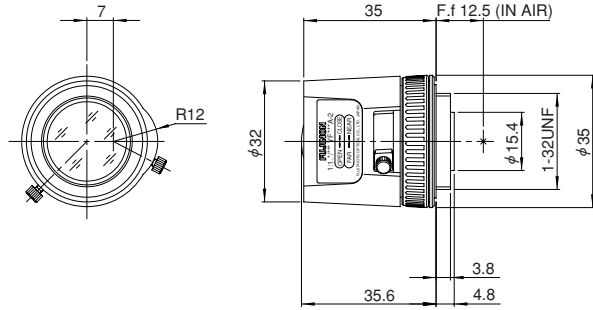

# 1/3" FIXED

Fixed Focal Length  
Manual

**FUJINON** CCTV LENS

YF2.8A-2

※Photograph is a similar model.

Unit : mm

Model		YF2.8A-2
Focal Length		2.8mm
Iris Range		F1.3 ~ Close
Operation	Iris	Manual
	Focus	Manual
Angle Of View (H × V)	1/3"	96°15' × 71°51'
	1/4"	71°51' × 53°45'
Focusing Range (From Front Of The Lens)		∞ ~ 0.1m
Object Dimensions at M.O.D. (H × V)	1/3"	241mm × 157mm
	1/4"	157mm × 110mm
Back Focal Distance (in air)		8.11mm
Exit Pupil Position (From Image Plane)		166mm
Filter Thread		—
Mount		CS Mount
Mass		40g
Remarks		