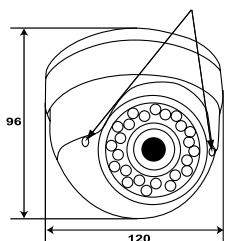

DIMENSION

EXTERNAL ZOOM / FOCAL ADJUSTMENT

Tilting